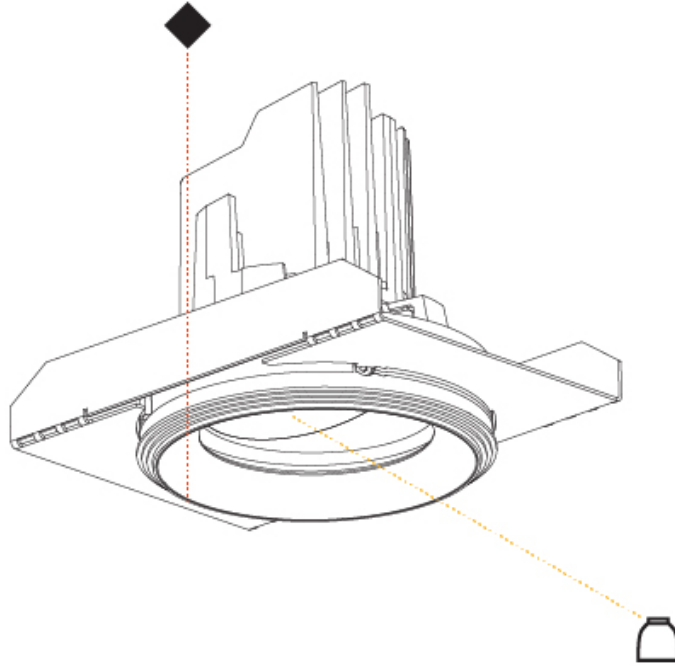

BIONIQ ROUND ADJUSTABLE TRIMLESS

A35527-

PROJECT

TYPE

SPECIFIER

QUANTITY

DATE